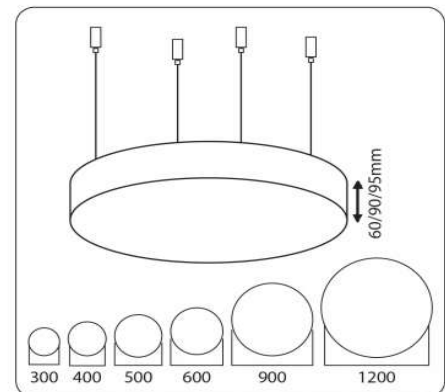

Sovitron Interior Pvt.Ltd.

Model Name

Disc Pendant /DLADISCDPD-20

Description

Architectural Light

Technical description

Dimension	Dia=300mm/400mm H=60/90/95mm
Frame	Aluminium
Color Tempertaure	5700K
Power	20W
Total Luminous Flux	2000 lm
Efficacy	100 lm/W
IP rating	50
Color Rendering	≥80
Mounting	Pendant
Optics	White Opal Diffuser
Dimming	NON-Dimmable
Operating Voltage	220-240 VAC
Standard Lifetime	L70 minimum at 50,000 burning hours

Image

Dimension diagram

Remarks:-

Address: Plot #7 Saroorpur-Nangla Industrial Area,Ballabgarh-Sohna Road,Faridabad-121005
Email: info@sovitron.com