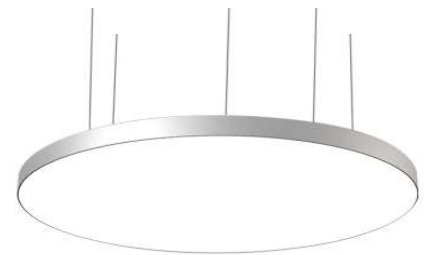

Sovitron Interior Pvt.Ltd.

Model Name

Disc Pendant /DLADISCDPD-20

Description

Architectural Light

Technical description

Dimension	Dia=300mm/400mm H=60/90/95mm
Frame	Aluminium
Color Tempertaure	5700K
Power	20W
Total Luminous Flux	2000 lm
Efficacy	100 lm/W
IP rating	50
Color Rendering	≥80
Mounting	Pendant
Optics	White Opal Diffuser
Dimming	NON-Dimmable
Operating Voltage	220-240 VAC
Standard Lifetime	L70 minimum at 50,000 burning hours

Image

Dimension diagram